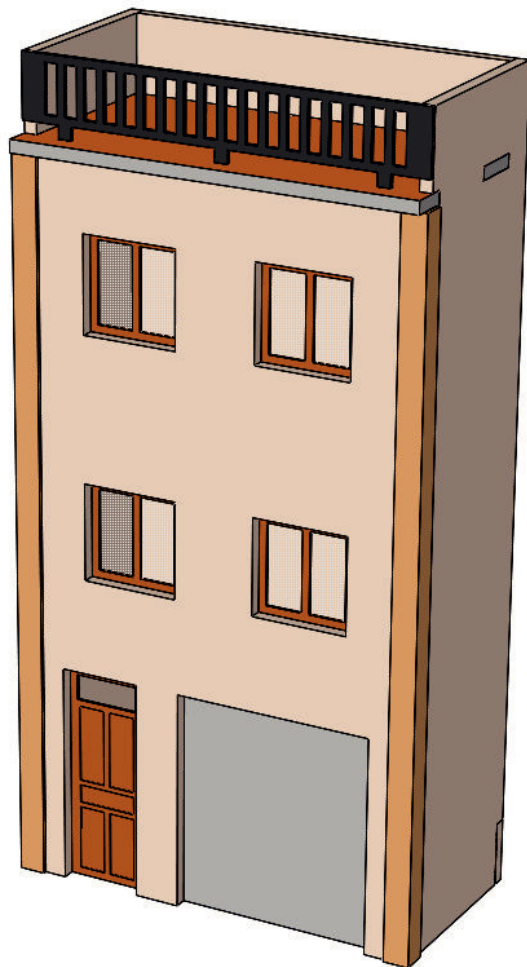

N-0901 Building Facade #1 N scale (1:160)

- 1 Kit Parts List
- 2 Assembly manual
- 3 Dimensions plans

1 Kit Parts List

01

02 x2

03

04

05 x2

06

07

08

09

2 Assembly manual

Paint before mounting

2 Dimensions plans (mm)