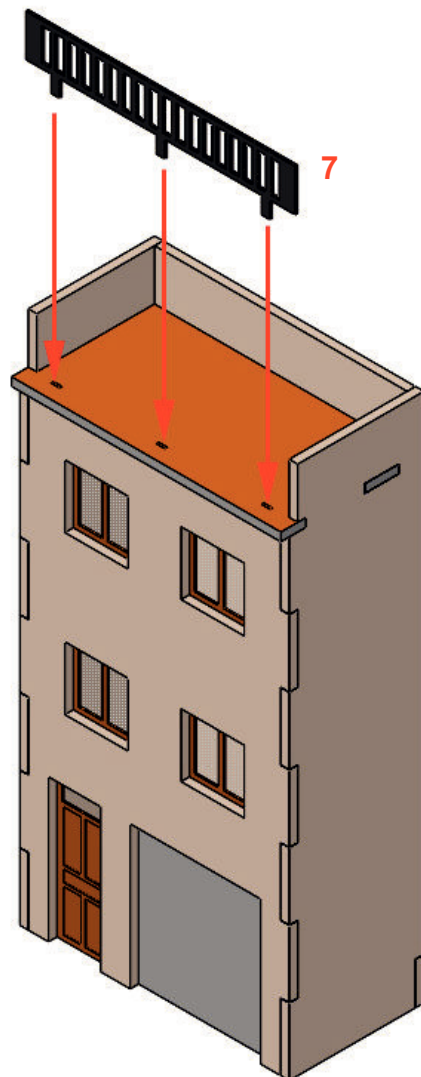

N-0901 Building Facade #1 N scale (1:160)

- 1 Kit Parts List
- 2 Assembly manual
- 3 Dimensions plans

1 Kit Parts List

01

02 x2

03

04

05 x2

06

07

08

09

2 Assembly manual

Paint before mounting

2 Dimensions plans (mm)