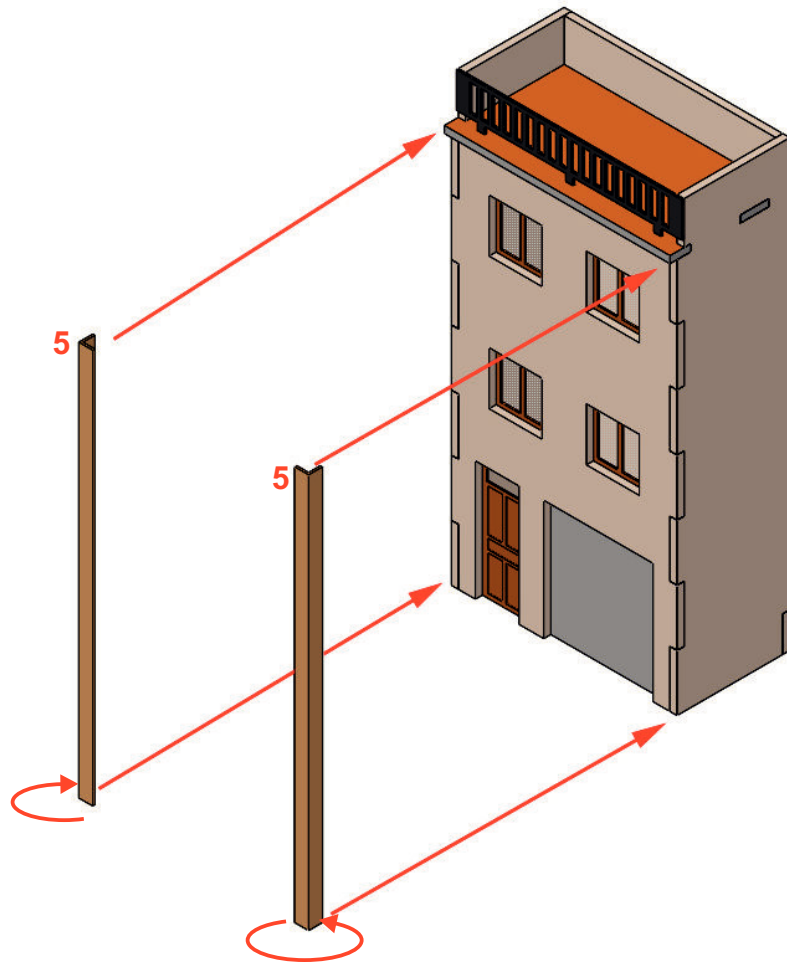

N-0901 Building Facade #1 N scale (1:160)

- 1 Kit Parts List
- 2 Assembly manual
- 3 Dimensions plans

1 Kit Parts List

01

02 x2

03

04

05 x2

06

07

08

09

2 Assembly manual

Paint before mounting

2 Dimensions plans (mm)