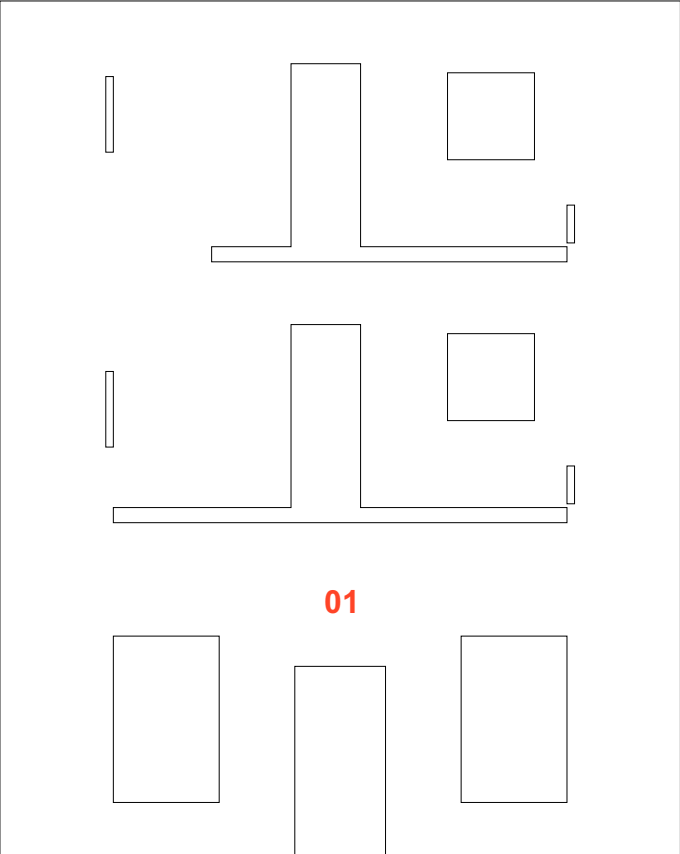

## H-0922 Rear facade #22 H0 scale (1:87)

- 1 Kit Parts List
- 2 Assembly manual
- 3 Dimensions plans

# 1 Kit Parts List

### 3 Dimensions plans (mm)