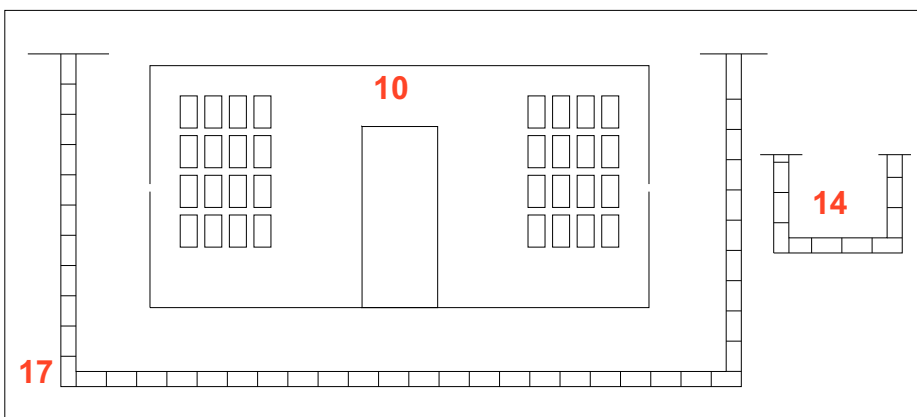

## H-0922 Rear facade #22 H0 scale (1:87)

- 1 Kit Parts List
- 2 Assembly manual
- 3 Dimensions plans

# 1 Kit Parts List

### 3 Dimensions plans (mm)