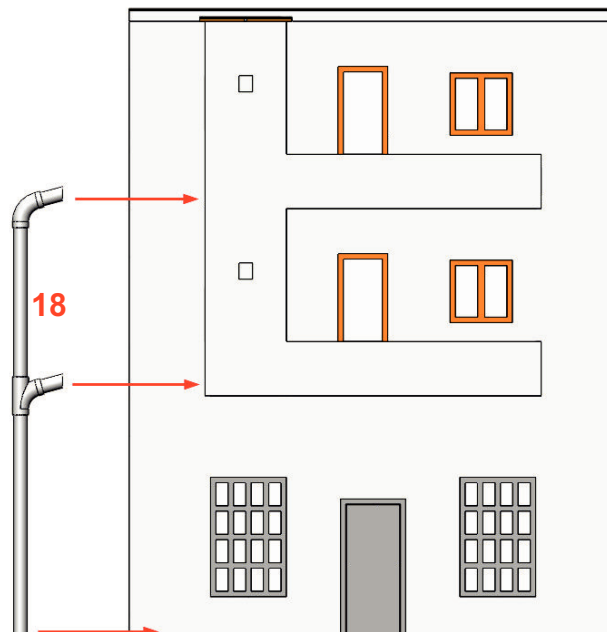

## H-0922 Rear facade #22 H0 scale (1:87)

- 1 Kit Parts List
- 2 Assembly manual
- 3 Dimensions plans

# 1 Kit Parts List

### 3 Dimensions plans (mm)